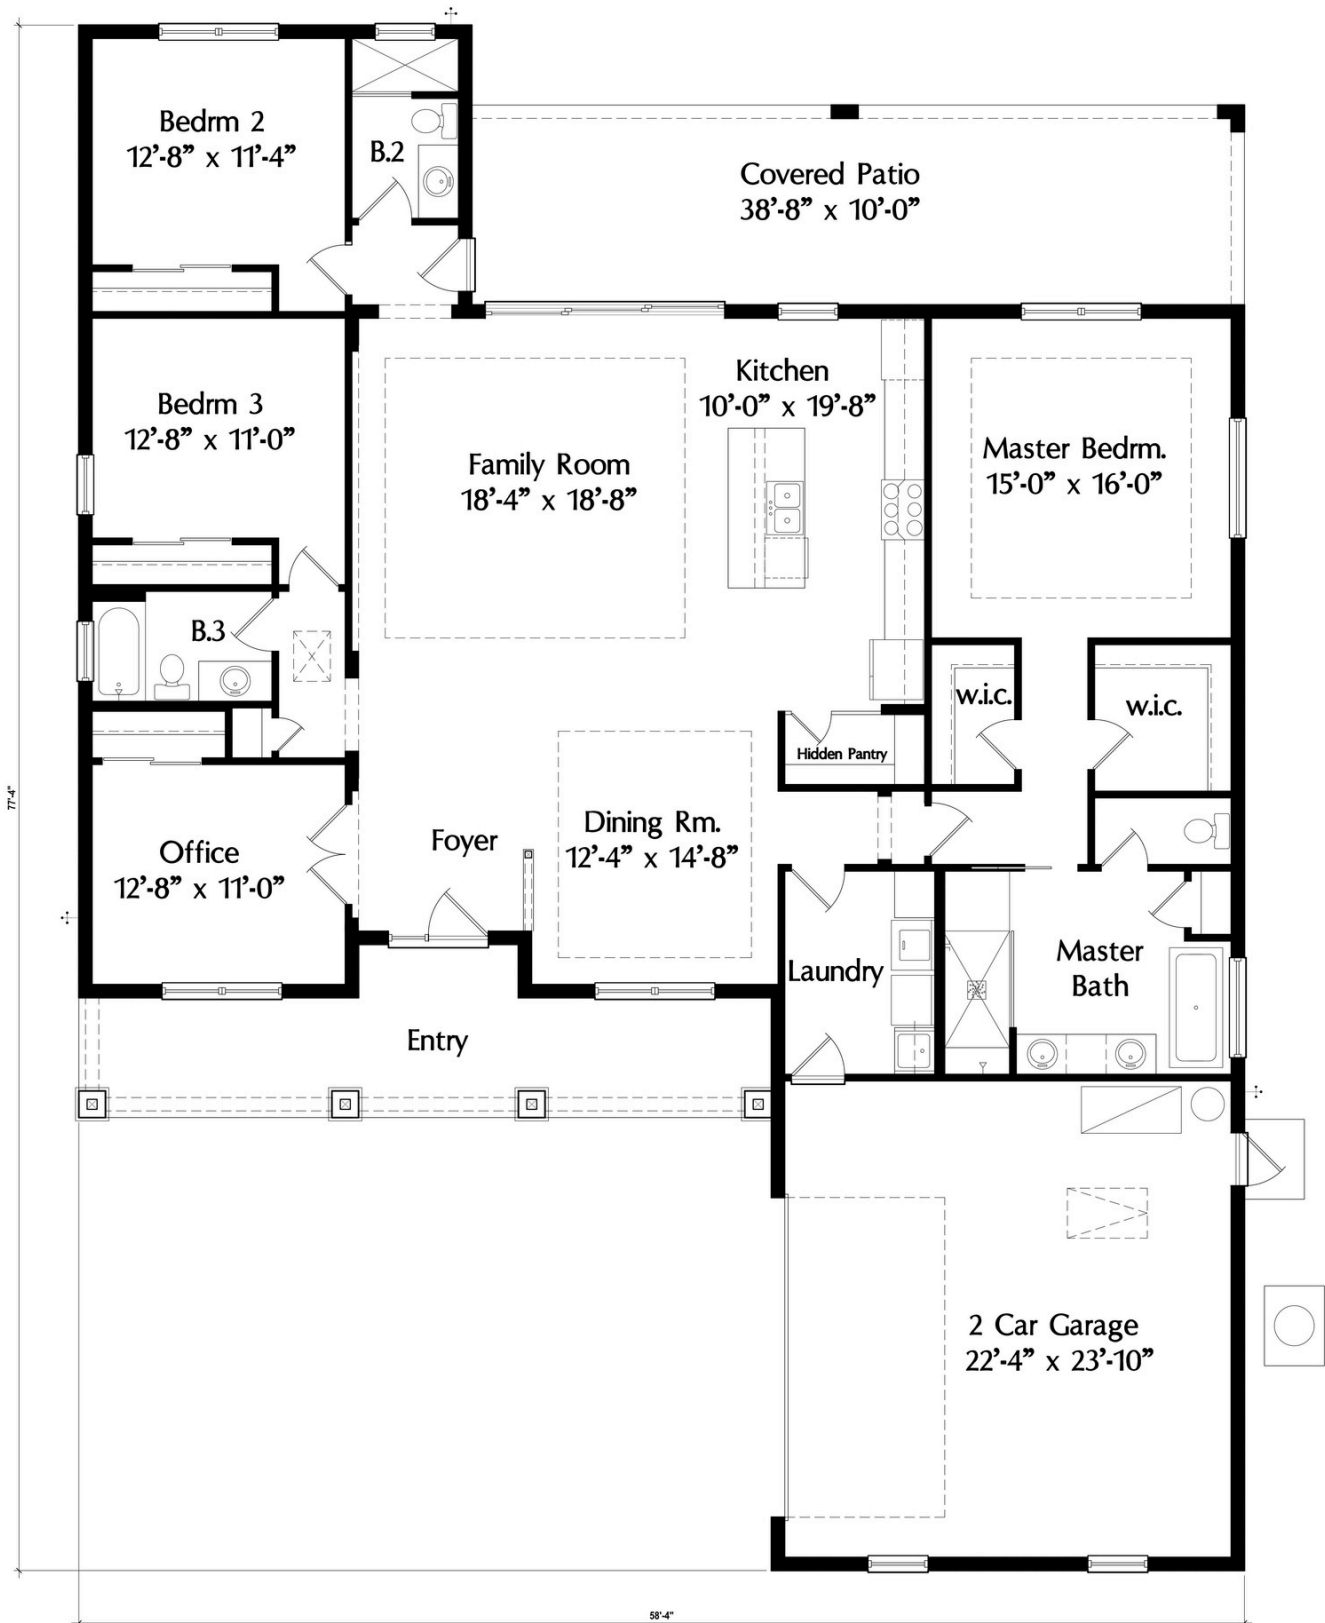

Coastlantic

HOME BUILDERS

THE ANTIGUA

 3
Bedrooms

 3
Bathrooms

 2
Car Garage

Living Sq.Ft. 2,375
Covered Porch 229
Garage 580
Lanai 387
Total Sq.Ft. 3,511

 1
Flex Room

 1
Dining Room

THE ANTIGUA

Coastlantic, LCC - All rights reserved, all elevations and floorplans are the exclusive property of Coastlantic, LLC and may not be copied or duplicated without written permission. Coastlantic, LLC reserves the right to modify plans, alter specifications and change dimensions as deemed necessary. All dimensions are approximate. Artists renderings are visual depictions and may vary from actual construction.