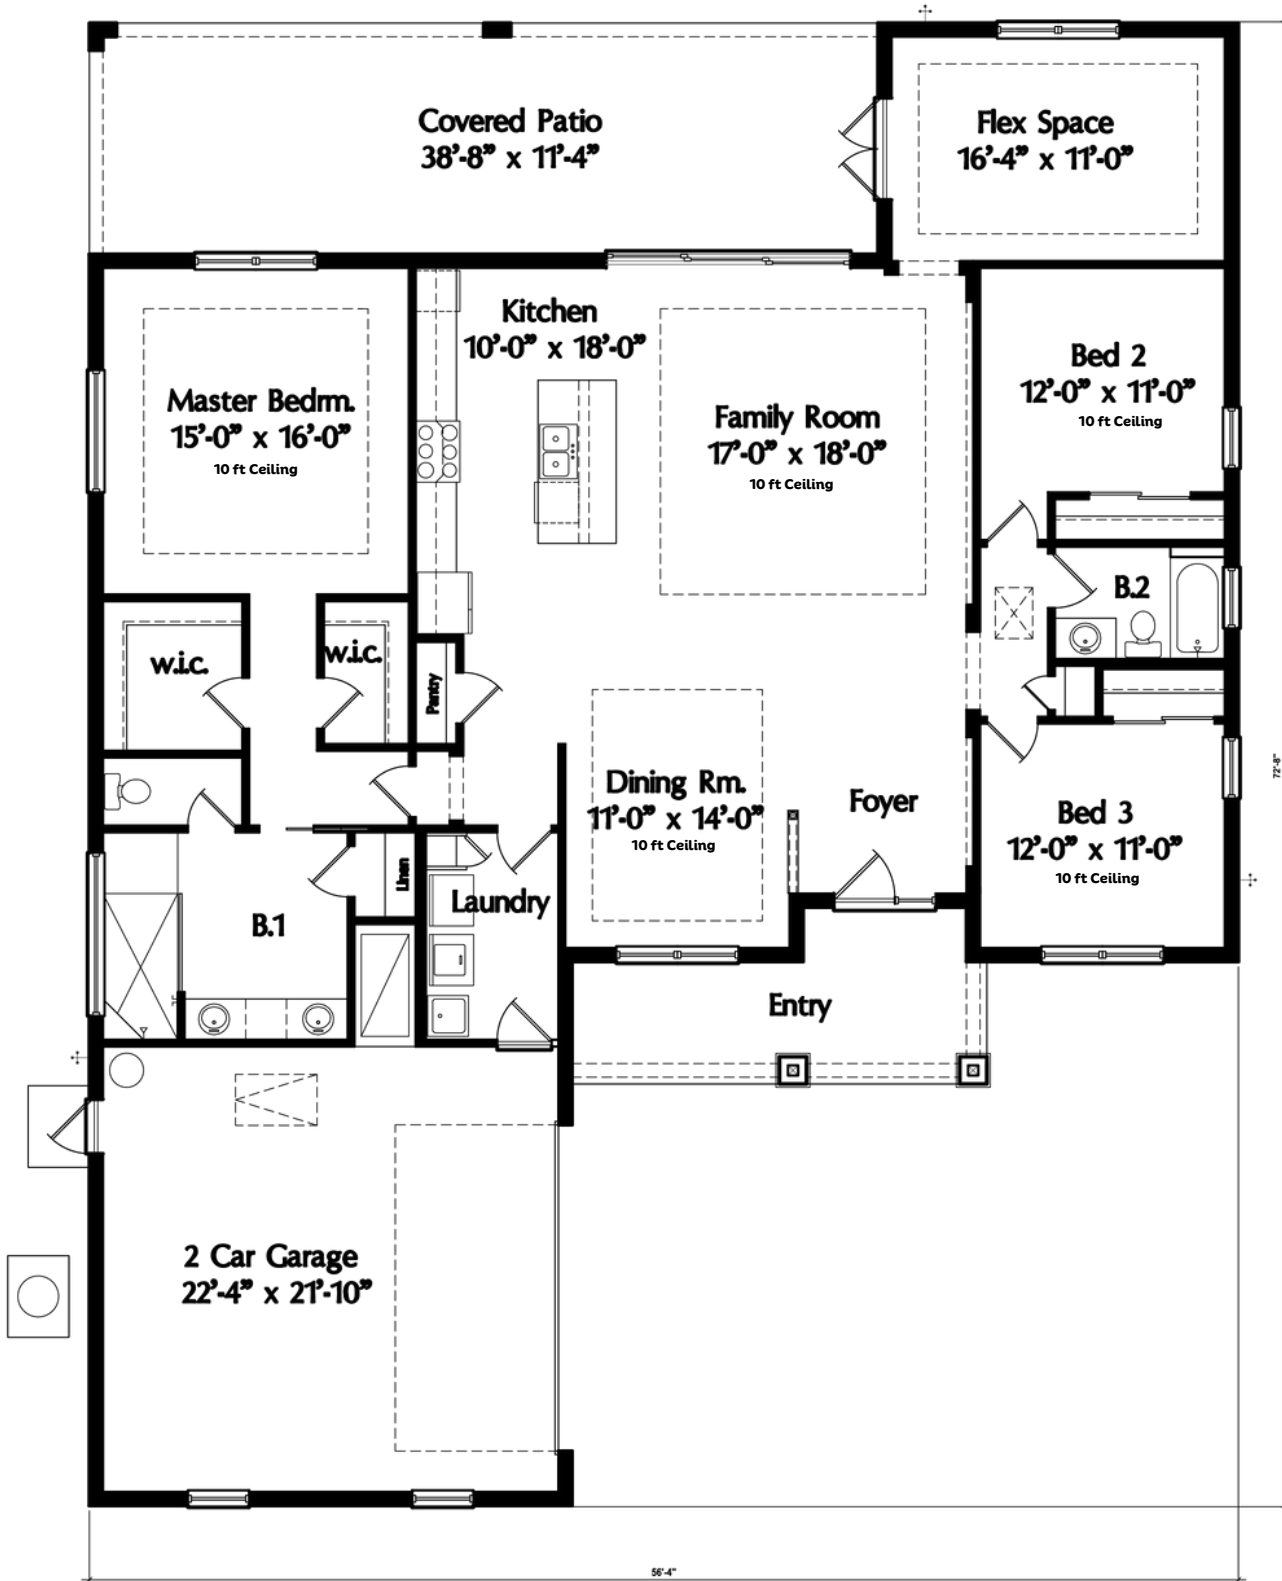

Coastlantic

HOME BUILDERS

Coastlantic, LCC - All rights reserved, all elevations and floorplans are the exclusive property of Coastlantic, LLC and may not be copied or duplicated without written permission. Coastlantic, LLC reserves the right to modify plans, alter specifications and change dimensions as deemed necessary. All dimensions are approximate. Artists renderings are visual depictions and may vary from actual construction.