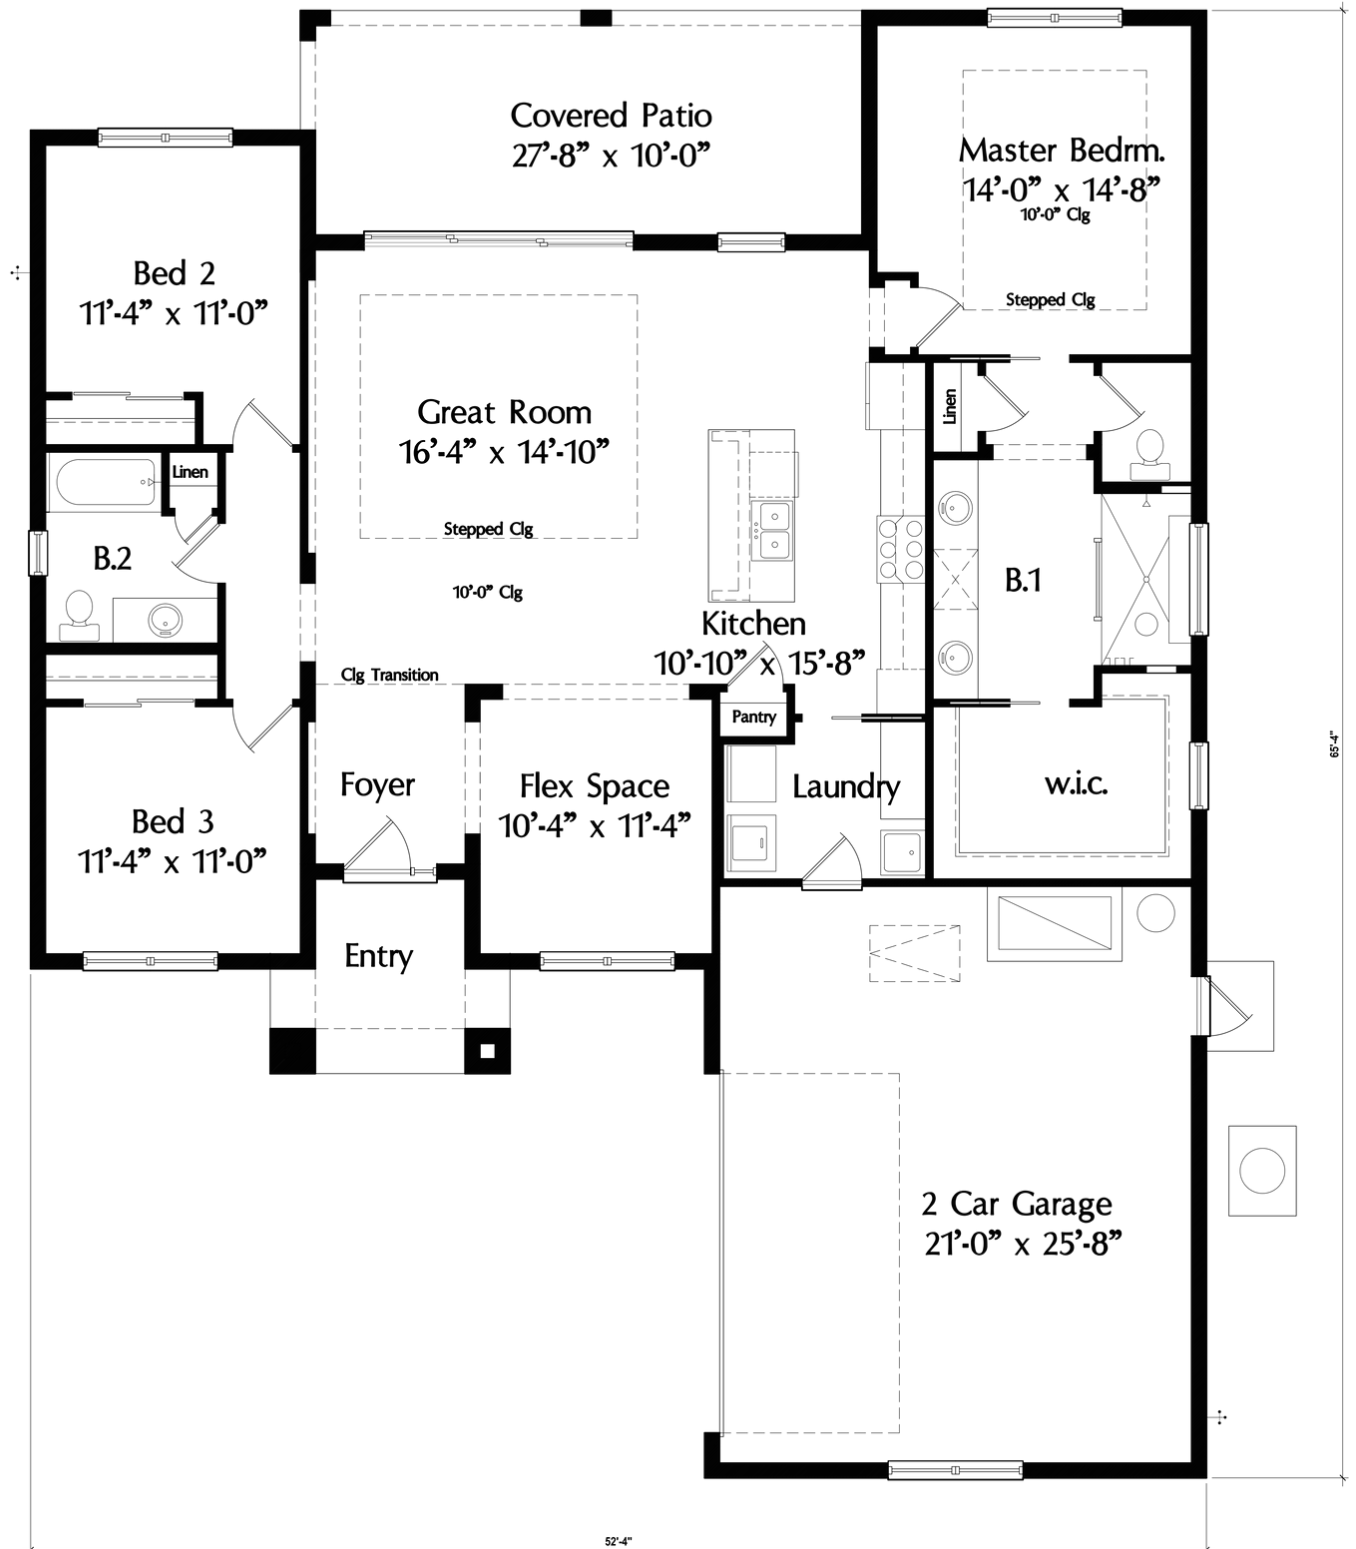

THE LITTLE CAYMAN

3

Bedrooms

2

Bathrooms

2

Car Garage

1

Dining/Flex

Living Sq.Ft.	1,816
Covered Porch	76
Garage	586
Lanai	247
Total Sq.Ft.	2,725

386-597-0087

office@coastlantic.com

coastlantic

coastlanticbuilders

www.coastlantic.com

THE LITTLE CAYMAN